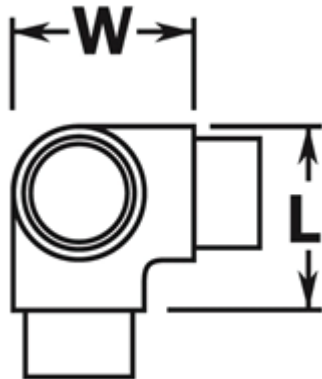

Rigi-Grip[®] Handrail Components
304 Stainless Steel, Satin Finish

Part Number: HR733

Flush Side Outlet Elbow for 1-1/2" Diameter Tubing

W	2-1/4"
L	2-1/4"

For indoor use only.
To clean, use metal cleaner and apply with a damp, soft cloth.

Installation	Adhere fitting to tube using Loctite 326 Metal Adhesive and Primer.
Hardware Included	N/A