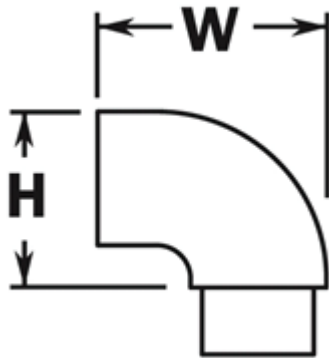

Rigi-Grip[®] Handrail Components
304 Stainless Steel, Satin Finish

Part Number: HR608 Radius Wall Return for 1-1/2" Diameter Tubing

W	3"
L	2-1/2"

For indoor use only.
To clean, use metal cleaner and apply with a damp, soft cloth.

Installation	Adhere fitting to tube using Loctite 326 Metal Adhesive and Primer.
Hardware Included	N/A